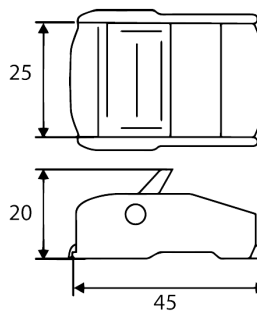

Ref. 0905004

25MM Endless Strap 6M with Buckle - FIELD

DESCRIPTION:

- Endless Strap 25 mm x 6 m with buckle;

FEATURES:

- Polyester strap;
- 25 mm x 6 m;
- Zinc die-cast automatic buckle;

BRAND: FIELD

Standards:

CE

EN 12195-2-2001

Product Data:

Sizes	-
Packaging	100 Unidade(s) por Cartão
Material	Poliéster
Type	Cintas
Datasheet Version	0905004.30032025/V4

**LC250daN
(B5500)**